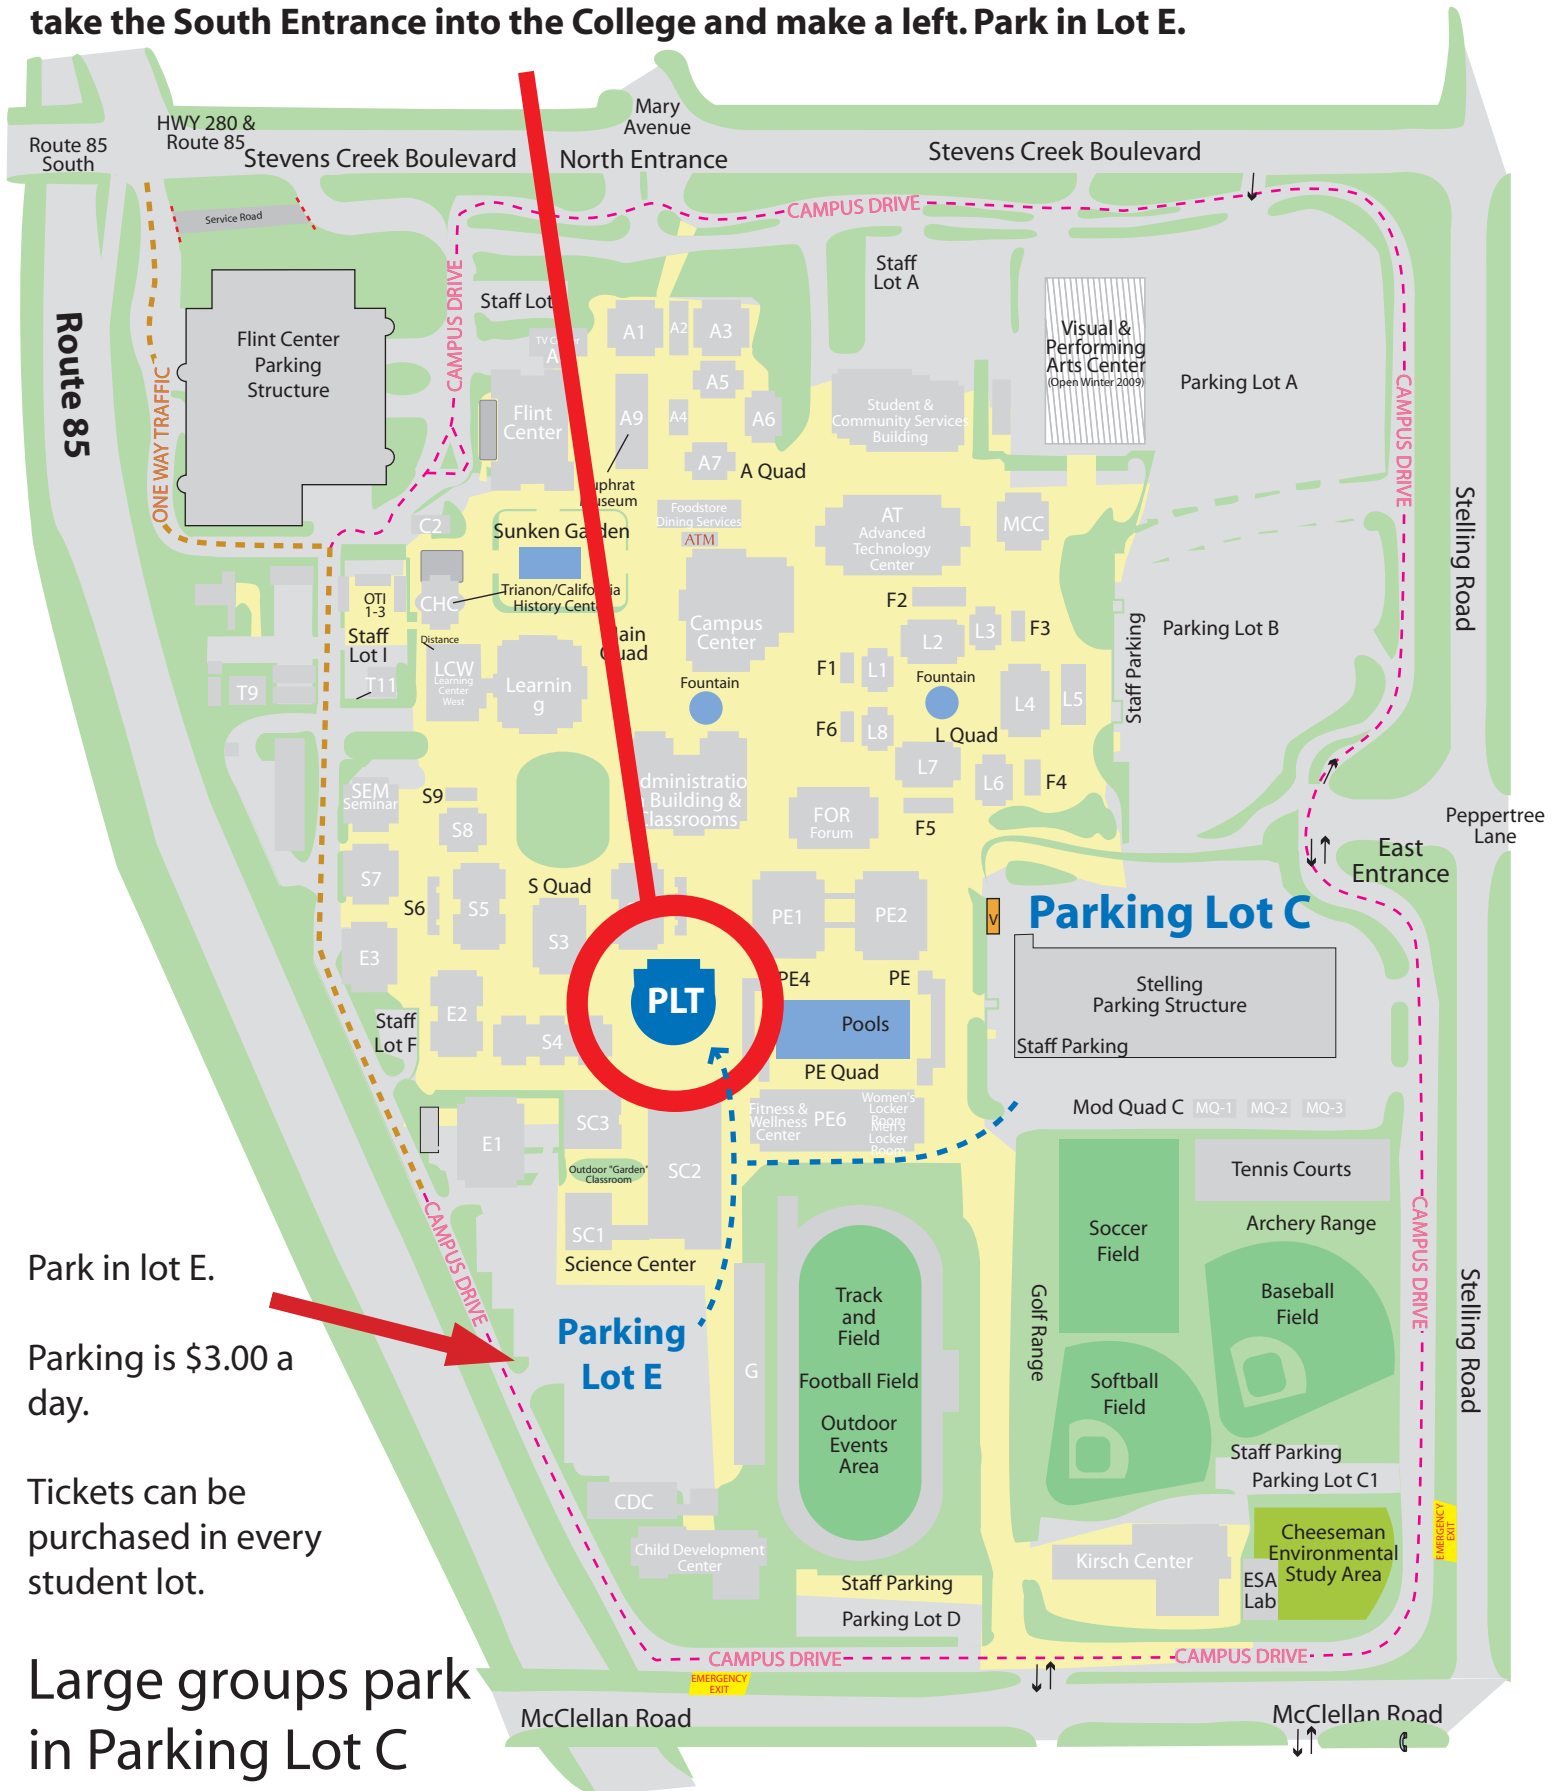

The Planetarium at De Anza College (408) 864-8814

Take the Stevens Creek Exit off of 85. Turn right on Stelling, right on McClellan then take the South Entrance into the College and make a left. Park in Lot E.

Park in lot E.

Parking is \$3.00 a day.

Tickets can be purchased in every student lot.

Large groups park in Parking Lot C