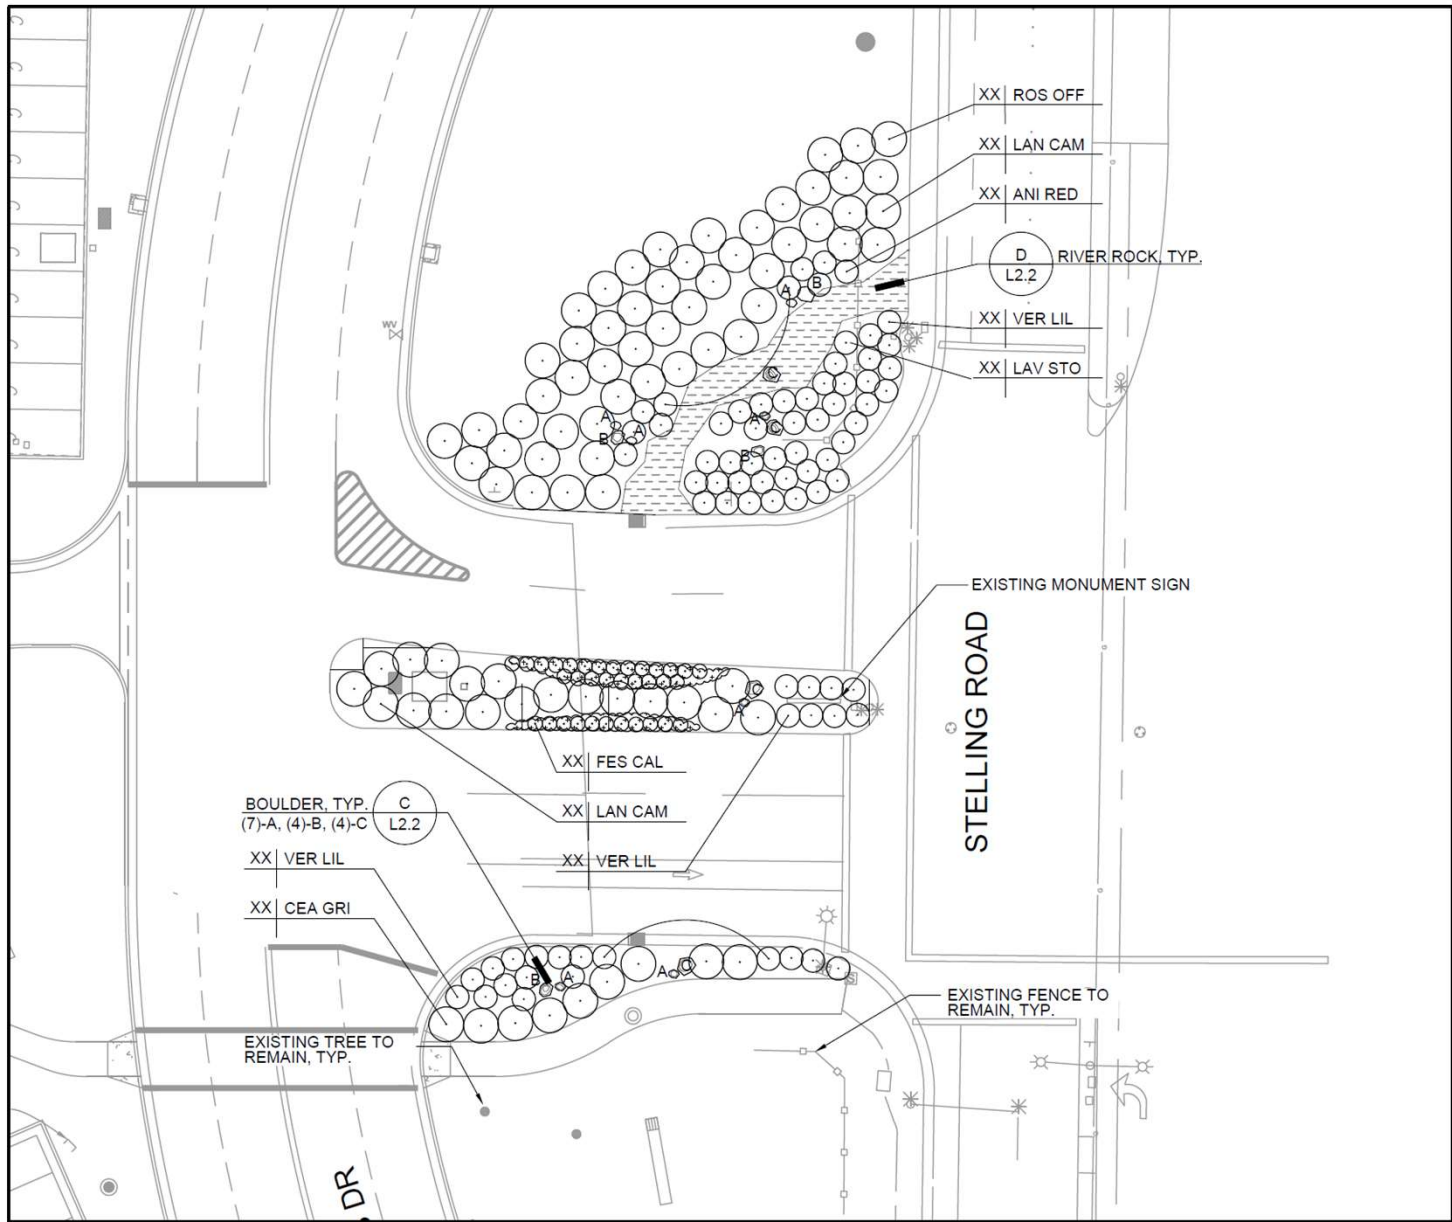

- LEGEND**
-  Emergency Phone
 -  Pay Phone
 -  Restrooms
 -  Gender Neutral Restrooms
 -  TTY Phone
 -  County Transit
 -  Division Offices
 -  Elevators
 -  Motorcycle Parking
 -  Carpool Parking
 -  Handicapped Parking
 -  Para Transit Drop Off
 -  AED (Automated External Defibrillator)
 -  Parking Permit Machine
 -  Pedestrian Pathways
 -  30-Minute Visitor Parking

ENTRY A
Stelling Rd. & Stevens Creek Blvd.

ENTRY B
Campus Dr. Entry

ENTRY C
Stelling Rd. & McClellan Rd.

Standard Shrubs

Anigozanthos hybrid
'Harmony'
Yellow Kangaroo Paw

Anigozanthos 'Red Cross'
Red Kangaroo Paw

Rosmarinus officinalis 'Prostratus'
Dwarf rosemary

Salvia apiana 'Compacta'
Compact white sage

River rock

Boulder

Ground Covers

Acacia redolens
Prostrate Acacia

Ceanothus griseus horizontalis 'Yankee point'
Yankee Point ceanothus