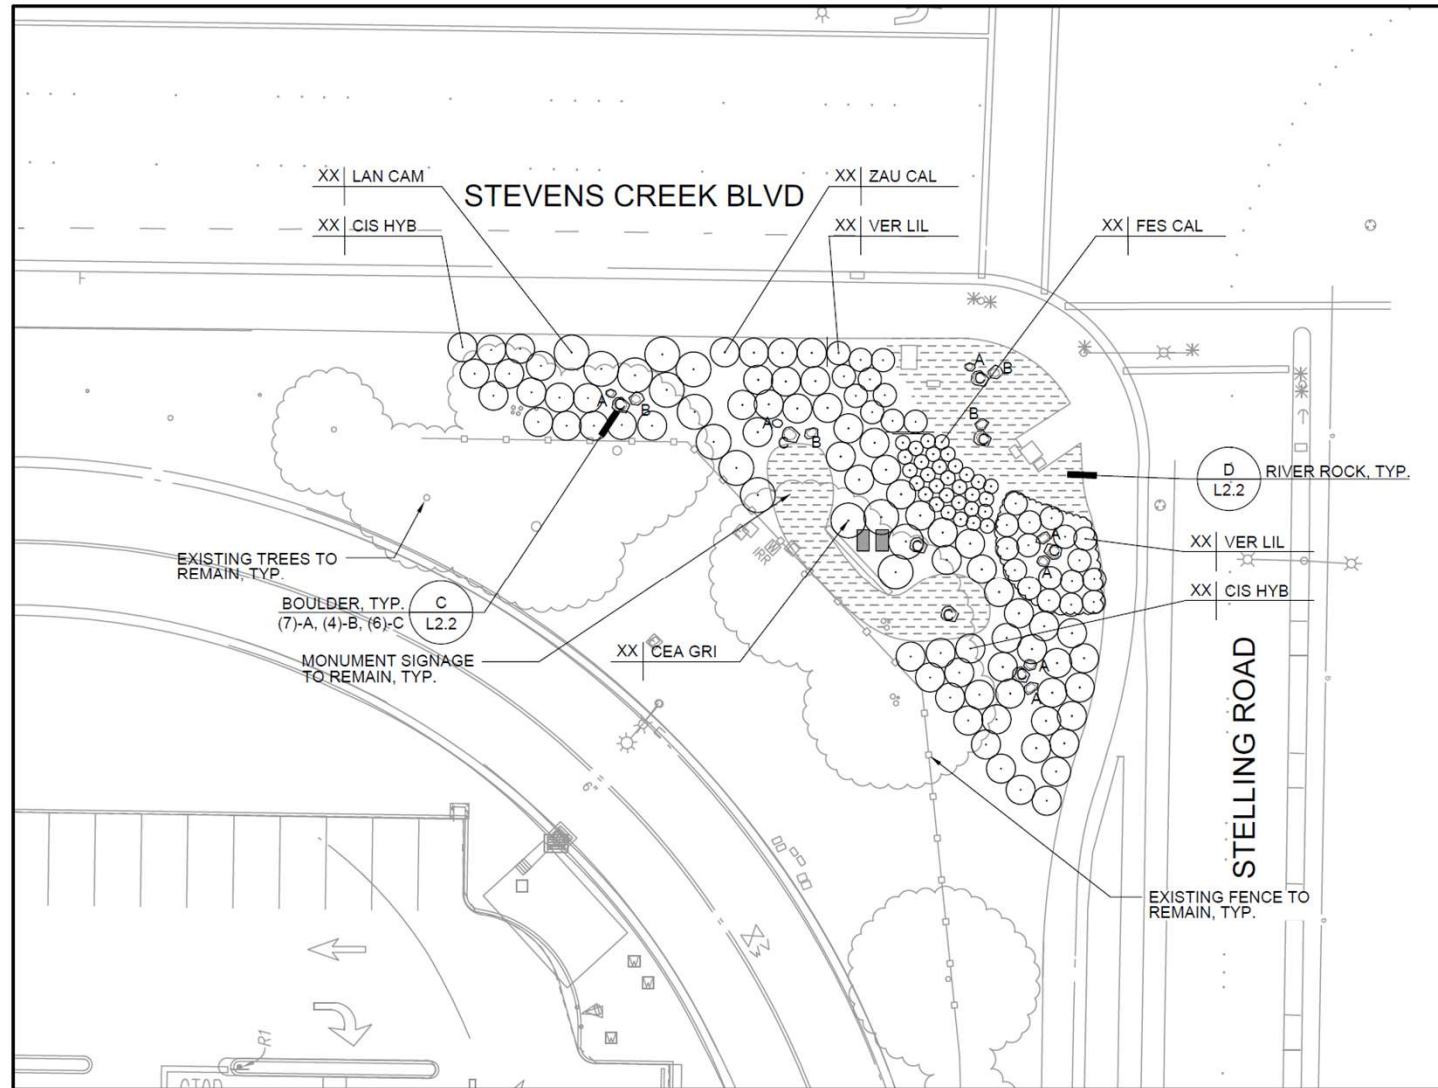

- LEGEND**
-  Emergency Phone
 -  Pay Phone
 -  Restrooms
 -  Gender Neutral Restrooms
 -  TTY Phone
 -  County Transit
 -  Division Offices
 -  Elevators
 -  Motorcycle Parking
 -  Carpool Parking
 -  Handicapped Parking
 -  Para Transit Drop Off
 -  AED (Automated External Defibrillator)
 -  Parking Permit Machine
 -  Pedestrian Pathways
 -  30-Minute Visitor Parking

ENTRY A
Stelling Rd. & Stevens Creek Blvd.

ENTRY B
Campus Dr. Entry

ENTRY C
Stelling Rd. & McClellan Rd.

Standard Shrubs

Anigozanthos hybrid
'Harmony'
Yellow Kangaroo Paw

Anigozanthos 'Red Cross'
Red Kangaroo Paw

Rosmarinus officinalis 'Prostratus'
Dwarf rosemary

Salvia apiana 'Compacta'
Compact white sage

River rock

Boulder

Ground Covers

Acacia redolens
Prostrate Acacia

Ceanothus griseus horizontalis 'Yankee point'
Yankee Point ceanothus