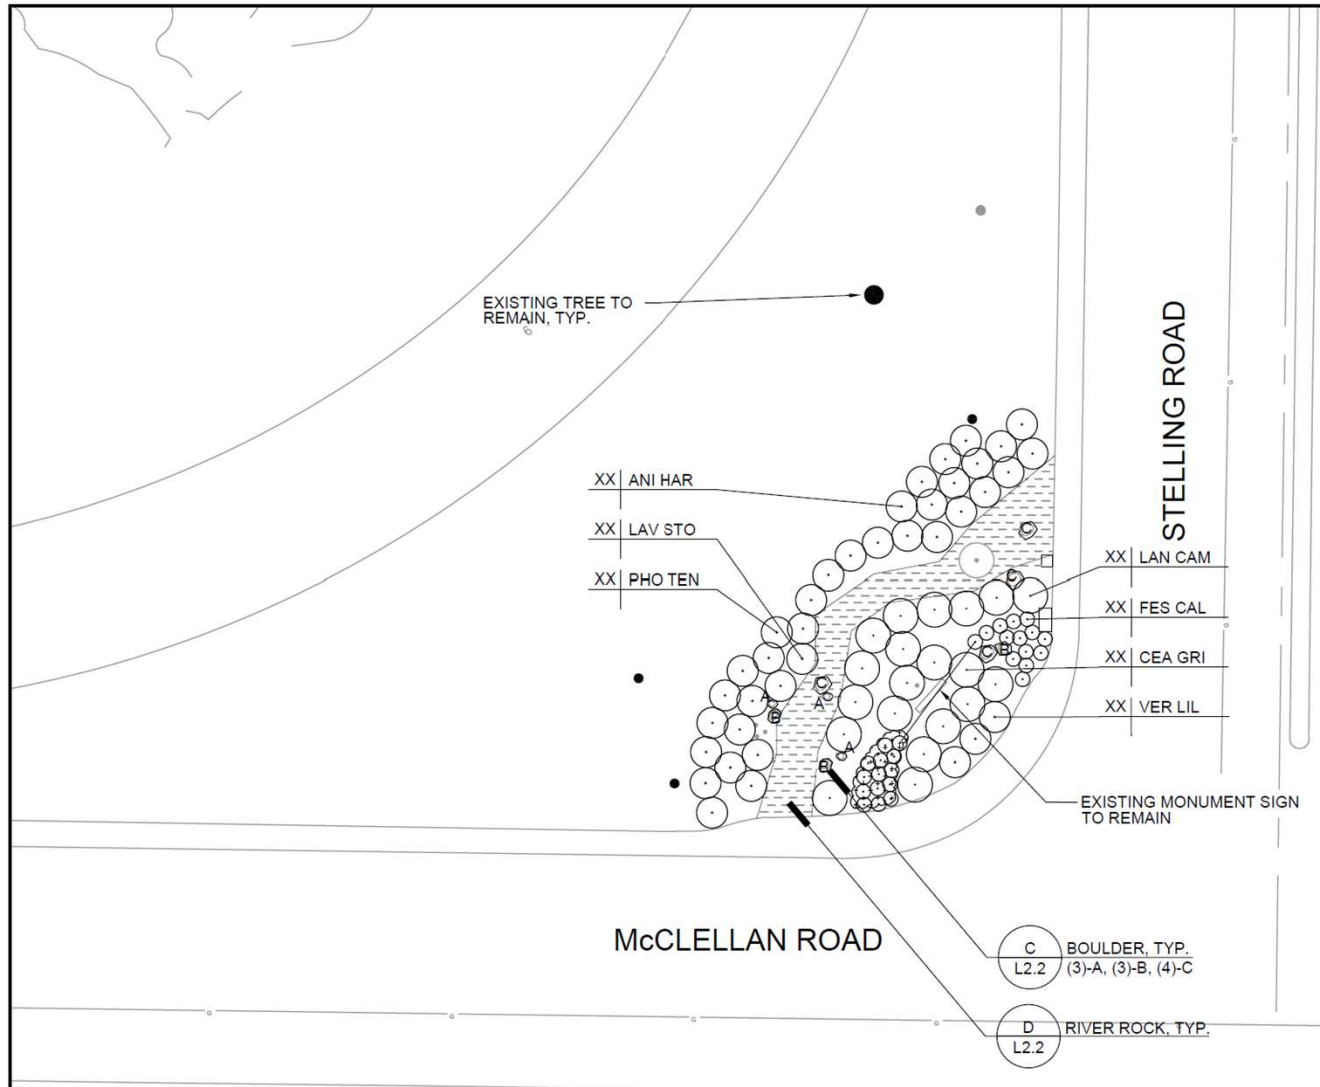

- LEGEND**
-  Emergency Phone
 -  Pay Phone
 -  Restrooms
 -  Gender Neutral Restrooms
 -  TTY Phone
 -  County Transit
 -  Division Offices
 -  Elevators
 -  Motorcycle Parking
 -  Carpool Parking
 -  Handicapped Parking
 -  Para Transit Drop Off
 -  AED (Automated External Defibrillator)
 -  Parking Permit Machine
 -  Pedestrian Pathways
 -  30-Minute Visitor Parking

ENTRY A
Stelling Rd. & Stevens Creek Blvd.

ENTRY B
Campus Dr. Entry

ENTRY C
Stelling Rd. & McClellan Rd.

Standard Shrubs

Anigozanthos hybrid
'Harmony'
Yellow Kangaroo Paw

Anigozanthos 'Red Cross'
Red Kangaroo Paw